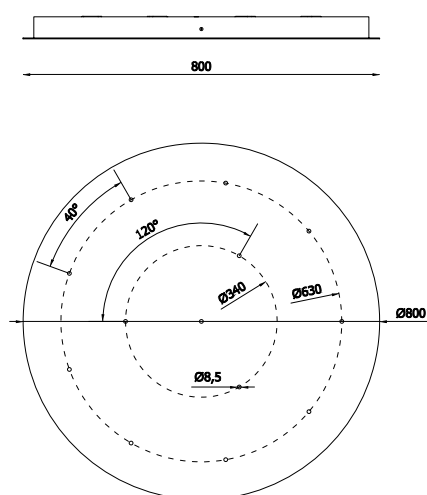

B-Piastre / Plates (Hail, Storm, Wonder)

TECHNICAL SHEET

BB01-T-80-13 WHITE

Mounting: a soffitto / ceiling

Environment: Indoor - IP20

Materials: Metallo / Metal

Information: Round plate with max 13 fittings

Lighting Control: dimmable 0-10V

BB01-T-80-13

PIASTRA ESTERNA / EXTERNAL PLATE

PIASTRA INTERNA / INTERNAL PLATE