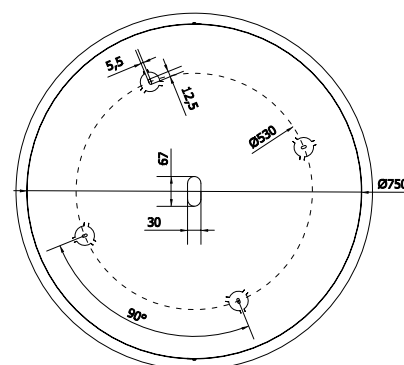

B-Piastre / Plates (Hail, Storm, Wonder)

TECHNICAL SHEET

BB01-T-80-13 WHITE

Mounting: a soffitto / ceiling

Environment: Indoor - IP20

Materials: Metallo / Metal

Information: Round plate with max 13 fittings

Lighting Control: dimmable 0-10V

BB01-T-80-13

PIASTRA ESTERNA / EXTERNAL PLATE

PIASTRA INTERNA / INTERNAL PLATE